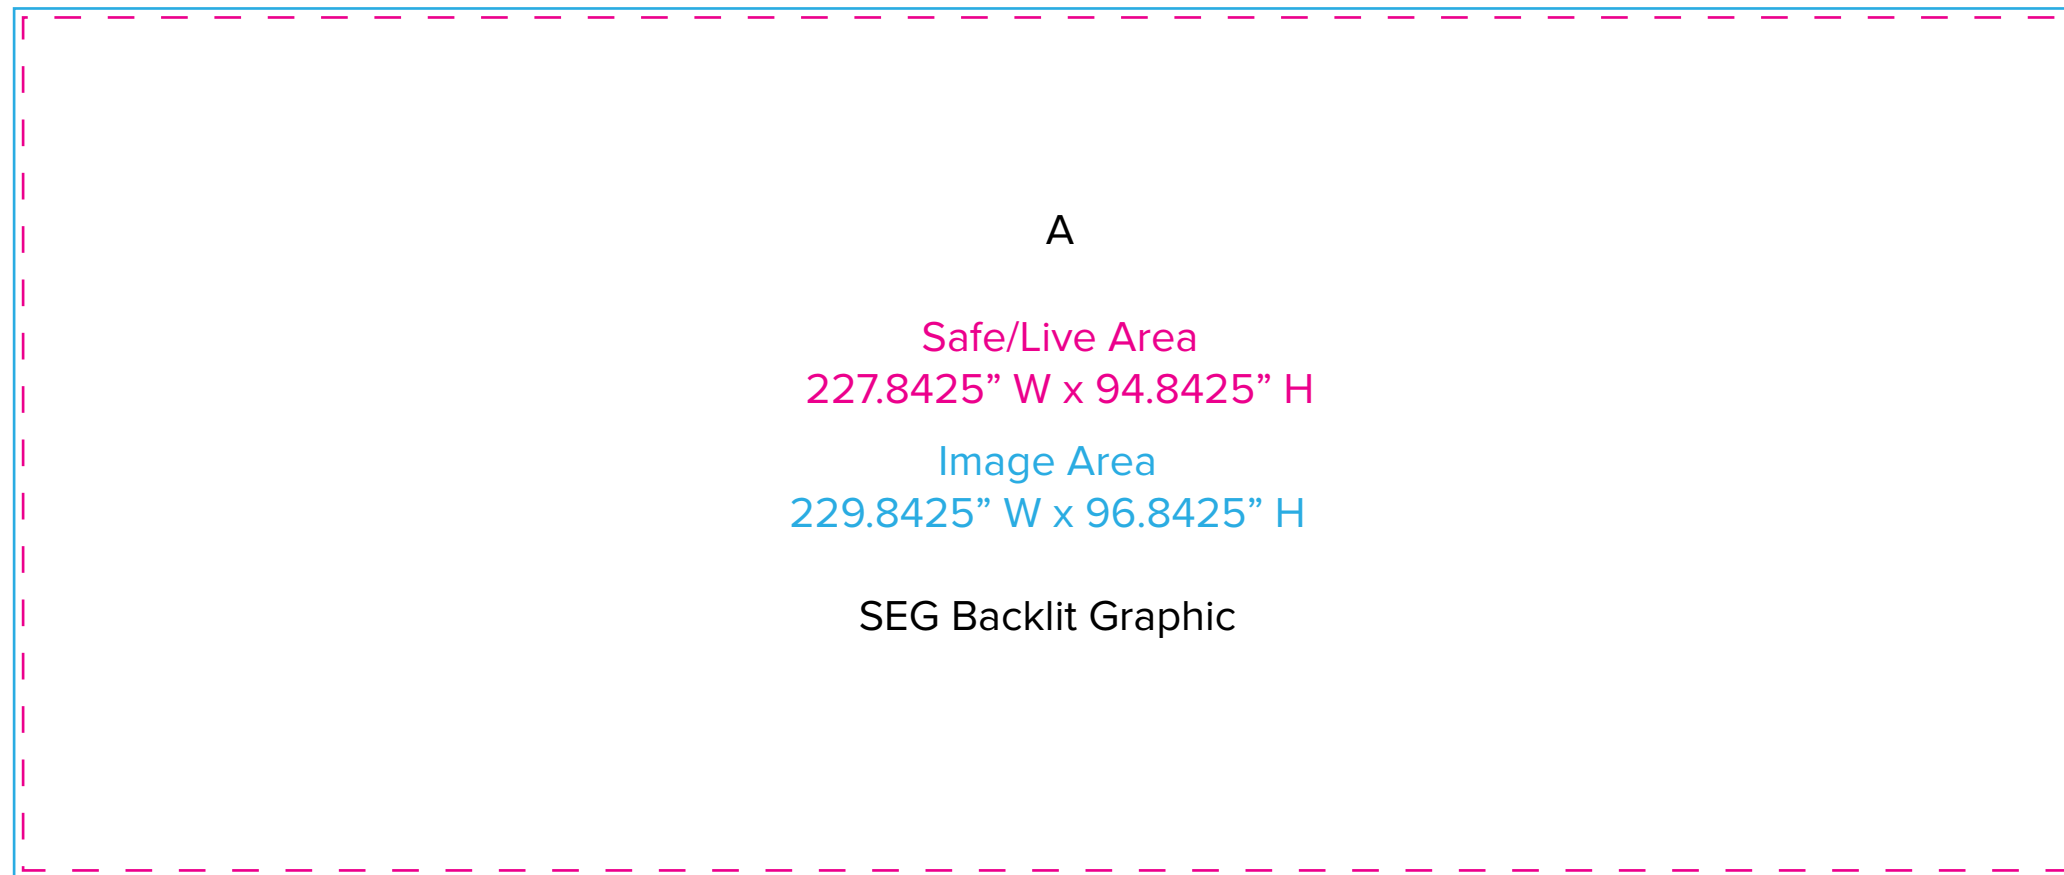

Graphic Template
10 x 20 Inline Lightbox Exhibit

NOTE: All Raster Art (jpg, tiff,psd, png, etc.) must be at least 100 dpi at print size.